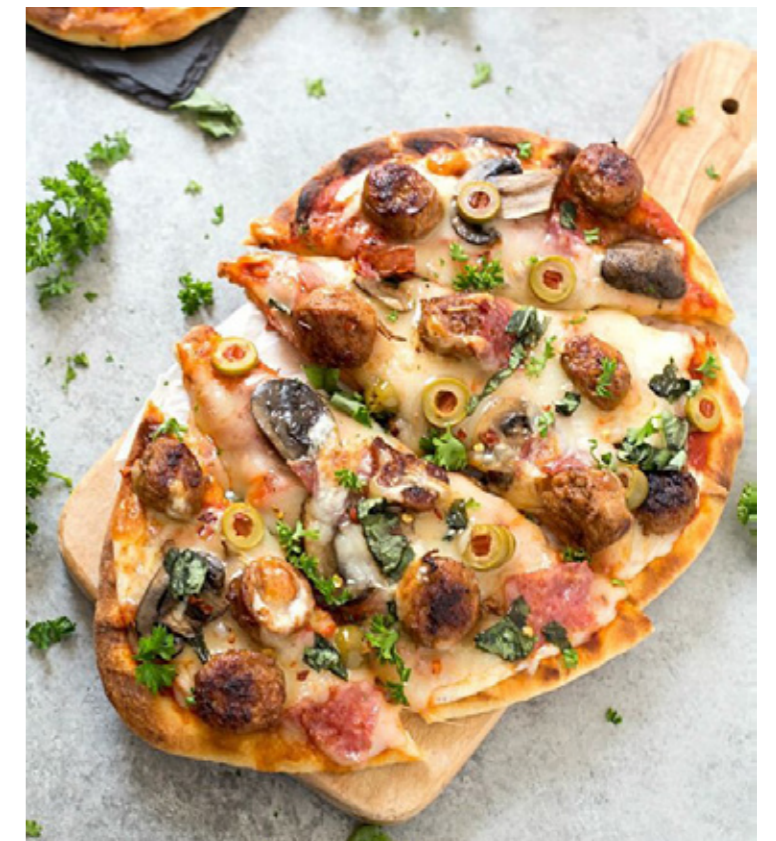

Model	DMB90-34LTMG(YB)	DMB90-34LKMG(YA)
Capacity	34L	34L
Power	700W	900W
Voltage/frequency	220-240V/50Hz	220-240V/50Hz
Dimension (mm)	592*543*386	592*540*386
Container Loading 40 HQ	342 pcs	342 pcs

CREATE YOUR LIFE